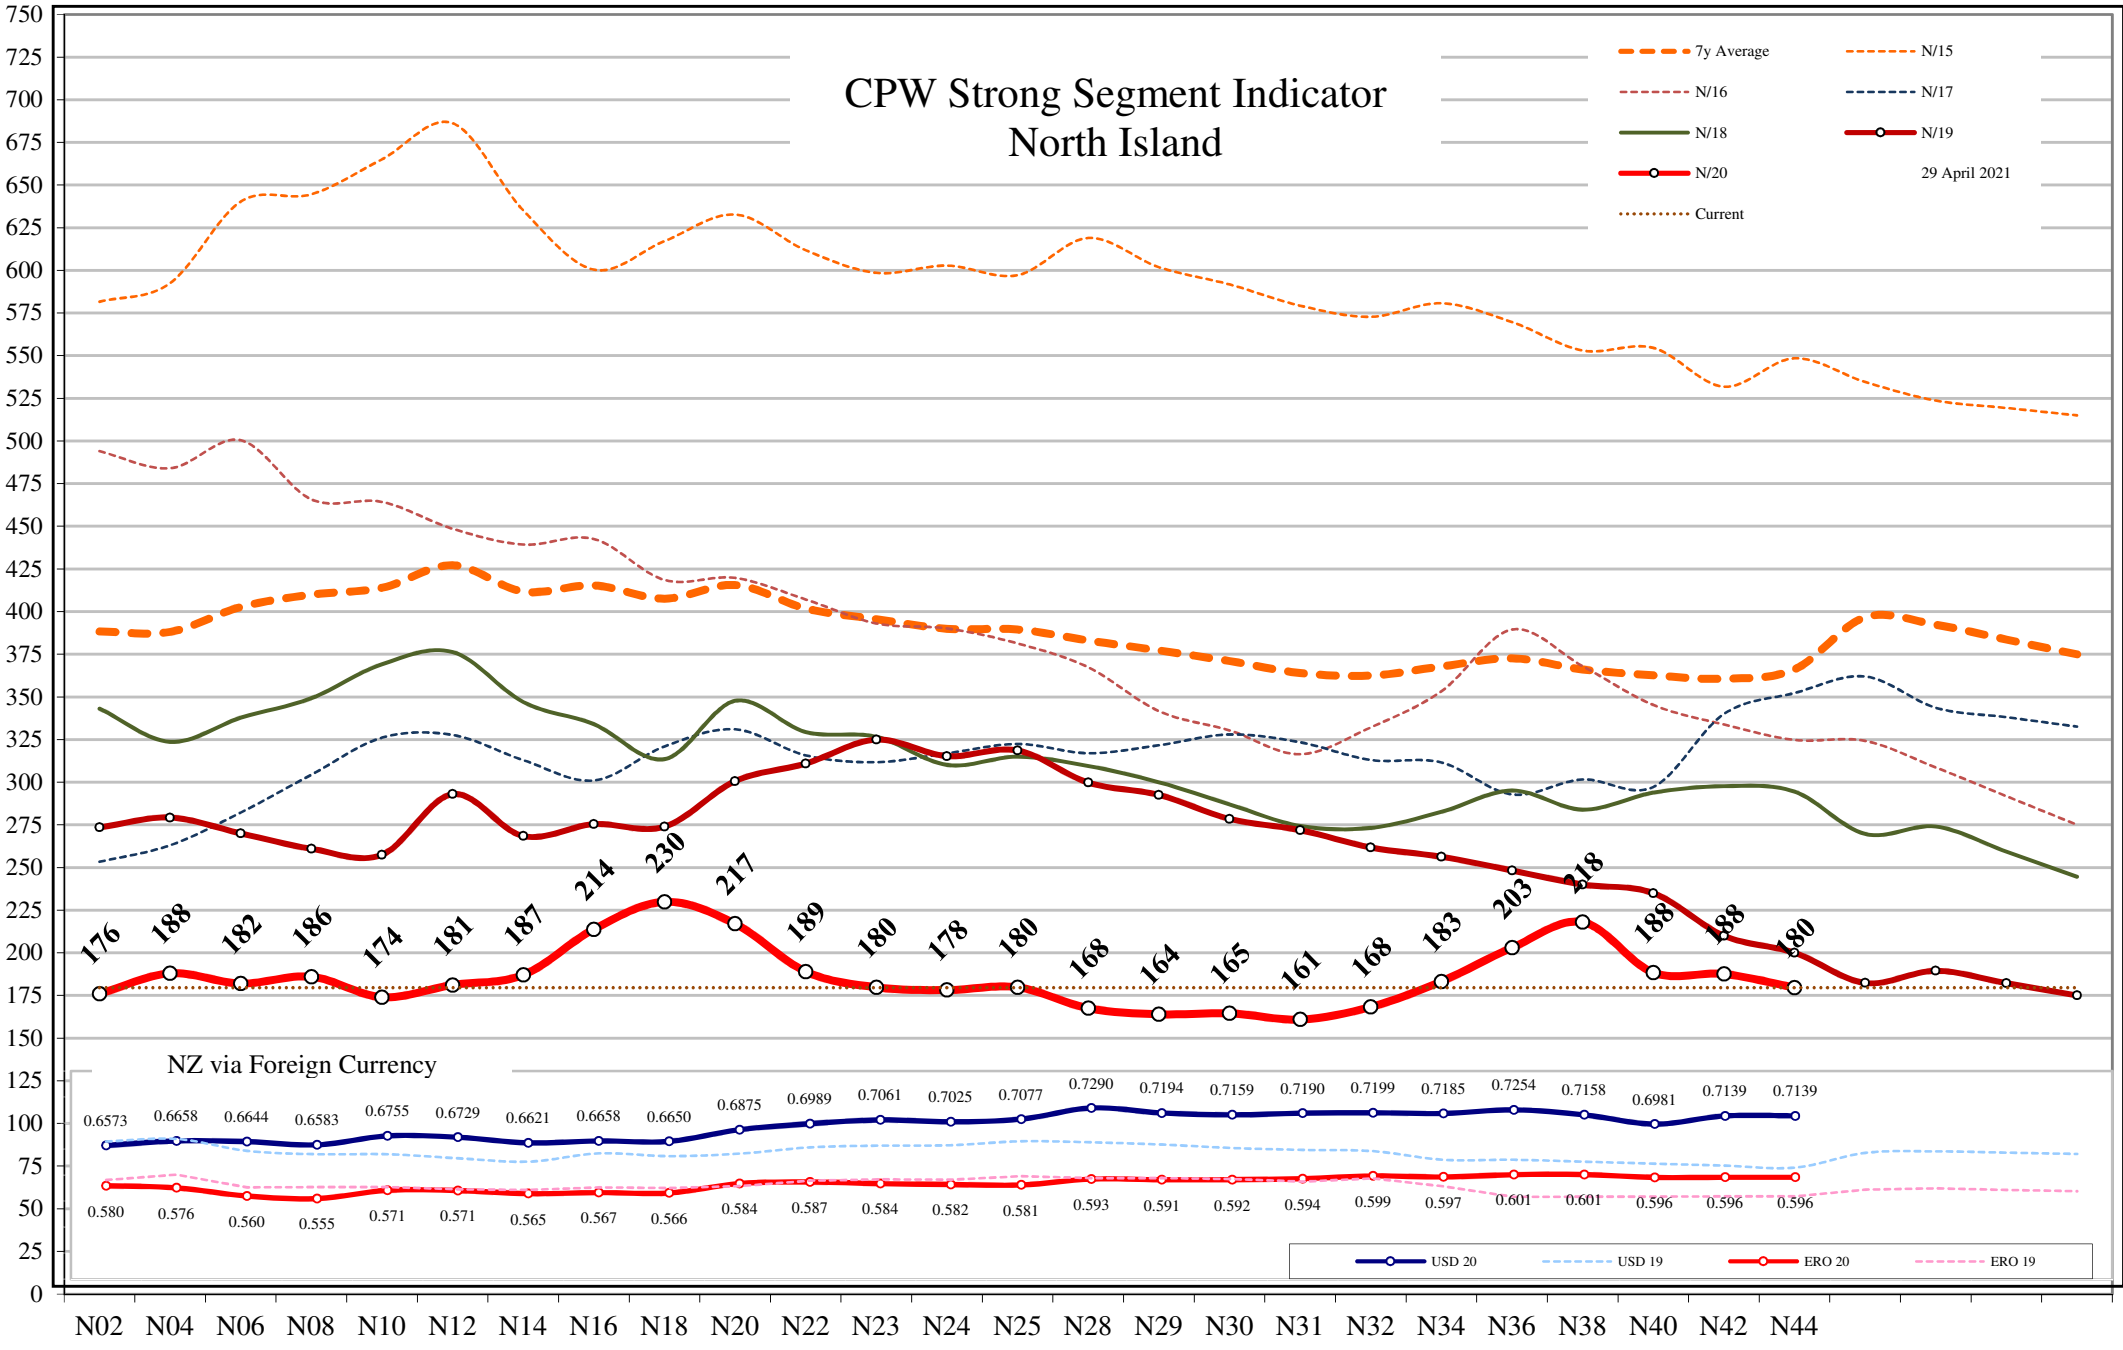

# CPW Strong Segment Indicator North Island

- - - 7y Average
  - - - N/15
  - - - N/16
  - - - N/17
  - N/18
  - N/19
  - N/20
  - N/19
  - ⋯ Current
- 29 April 2021