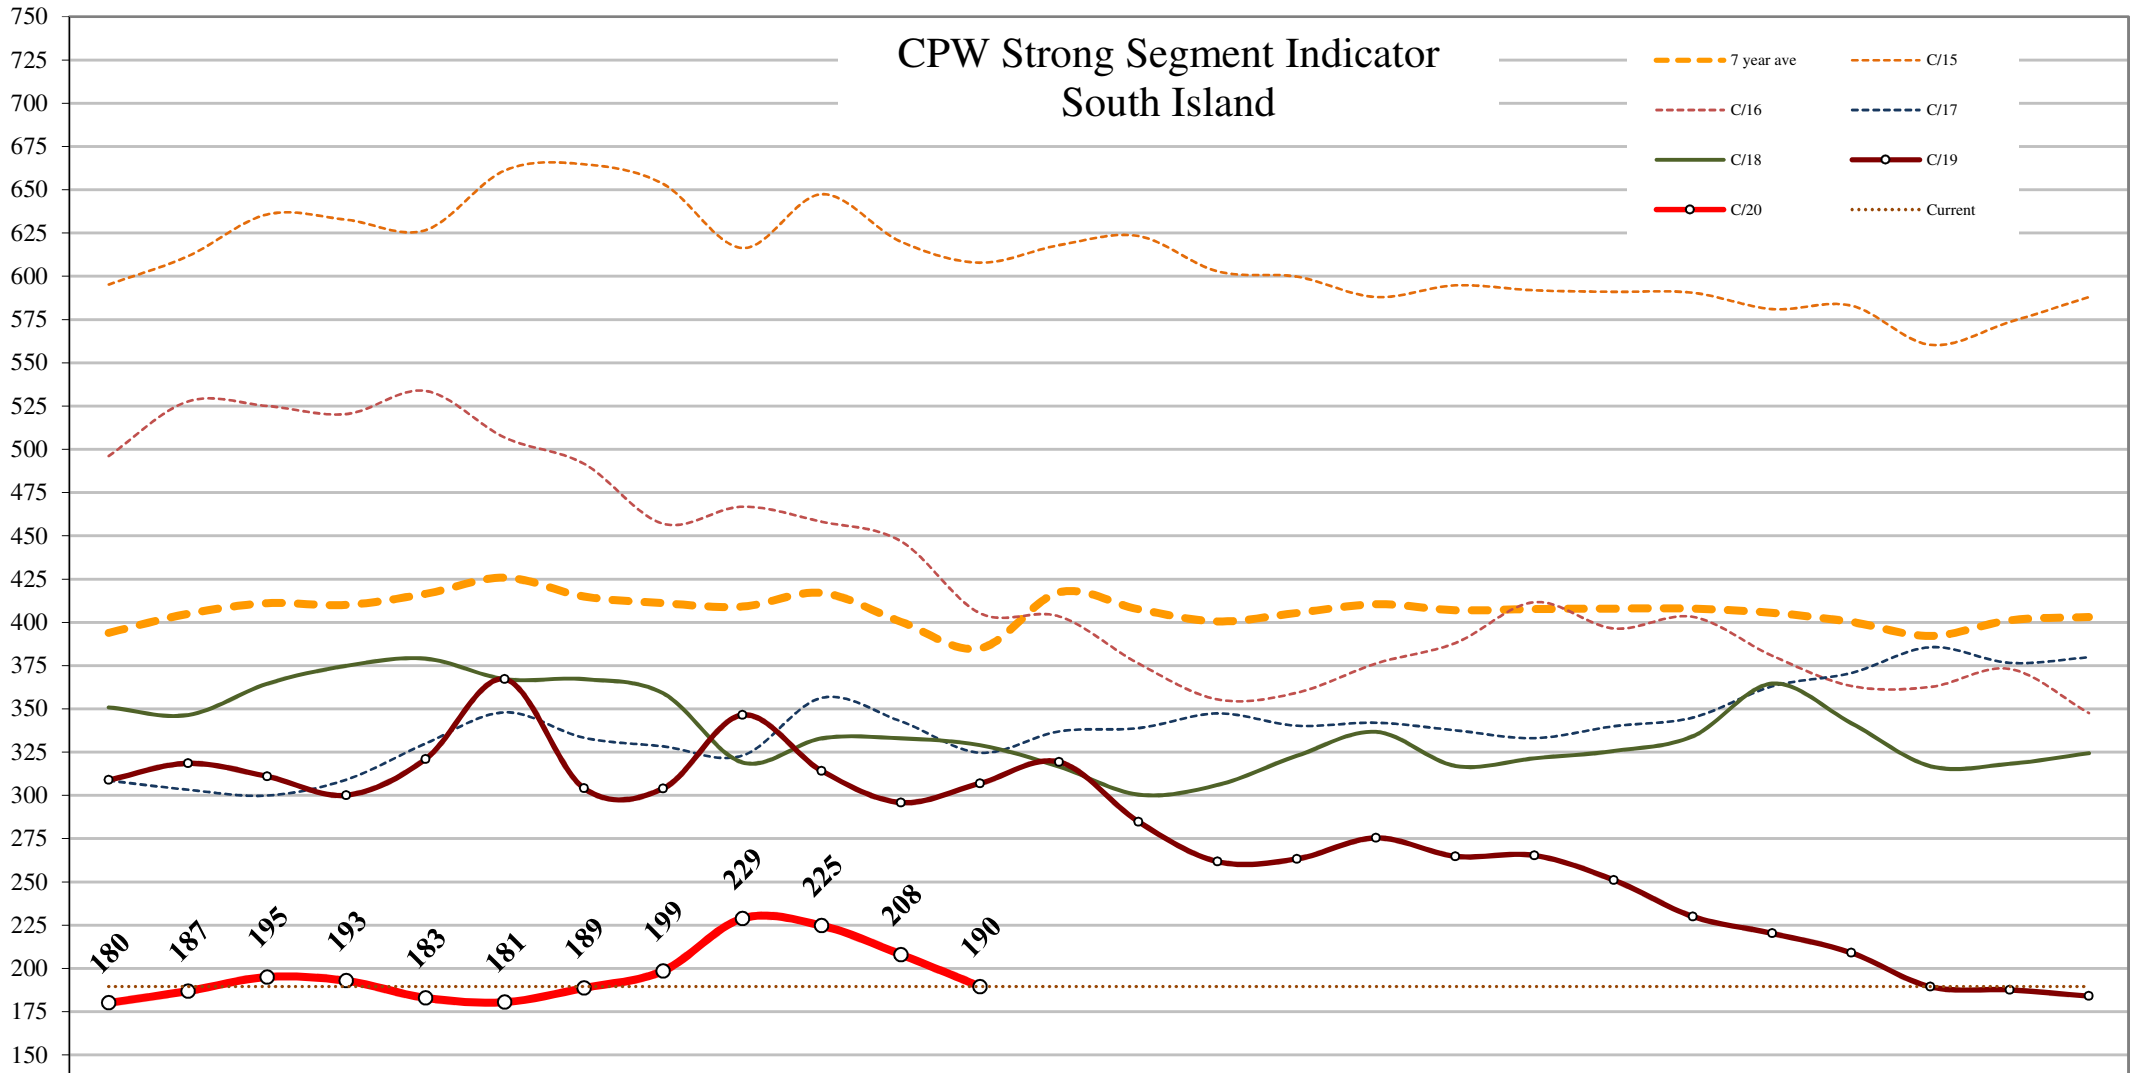

CPW Strong Segment Indicator South Island

- 7 year ave
- C/15
- C/16
- C/17
- C/18
- C/19
- C/20
- Current

NZ via Foreign Currency

- USD 20
- ERO 20
- USD 19
- ERO 19