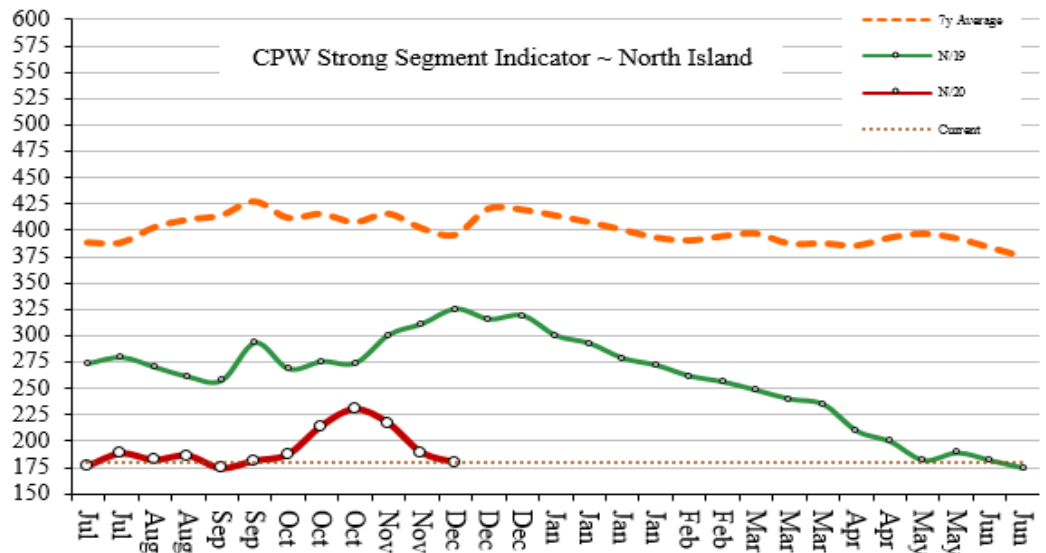

North Island Sale

NZ/USD Rate 0.7061 1.0%
NZ/EURO Rate 0.5838 -0.5%

Total bales 4,847 ~ CPW 2,504

Sale # Island

Sale date

TODAYS SALE : N23 NI Thursday / 3 December 2020

COMPARED TO : N22 NI Thursday / 26 November 2020

Prices continued to ease for all types at today's North Island sale. Global markets continue to be subdued or non-existent due to the ongoing Covid19 pandemic and the strengthening NZD has only been compounding the issue.

- XBD Fleece ~ 4 to 6% cheaper.
- XBD 2nd Shear ~ 2 to 5% cheaper.
- XBD Hgt Fleece 32mic and finer ~ 8 to 15% cheaper.
- 33mic and coarser ~ 6 to 8% cheaper.
- XBD 2nd Shear Hgt ~ 5 to 9% cheaper.
- XBD Oddments ~ 4 to 8% cheaper.

Passings
Sale approximately 17%
CPW 23%

Next Sale
North N24
Thursday 10 December 2020
Approx. North 5,117 bales