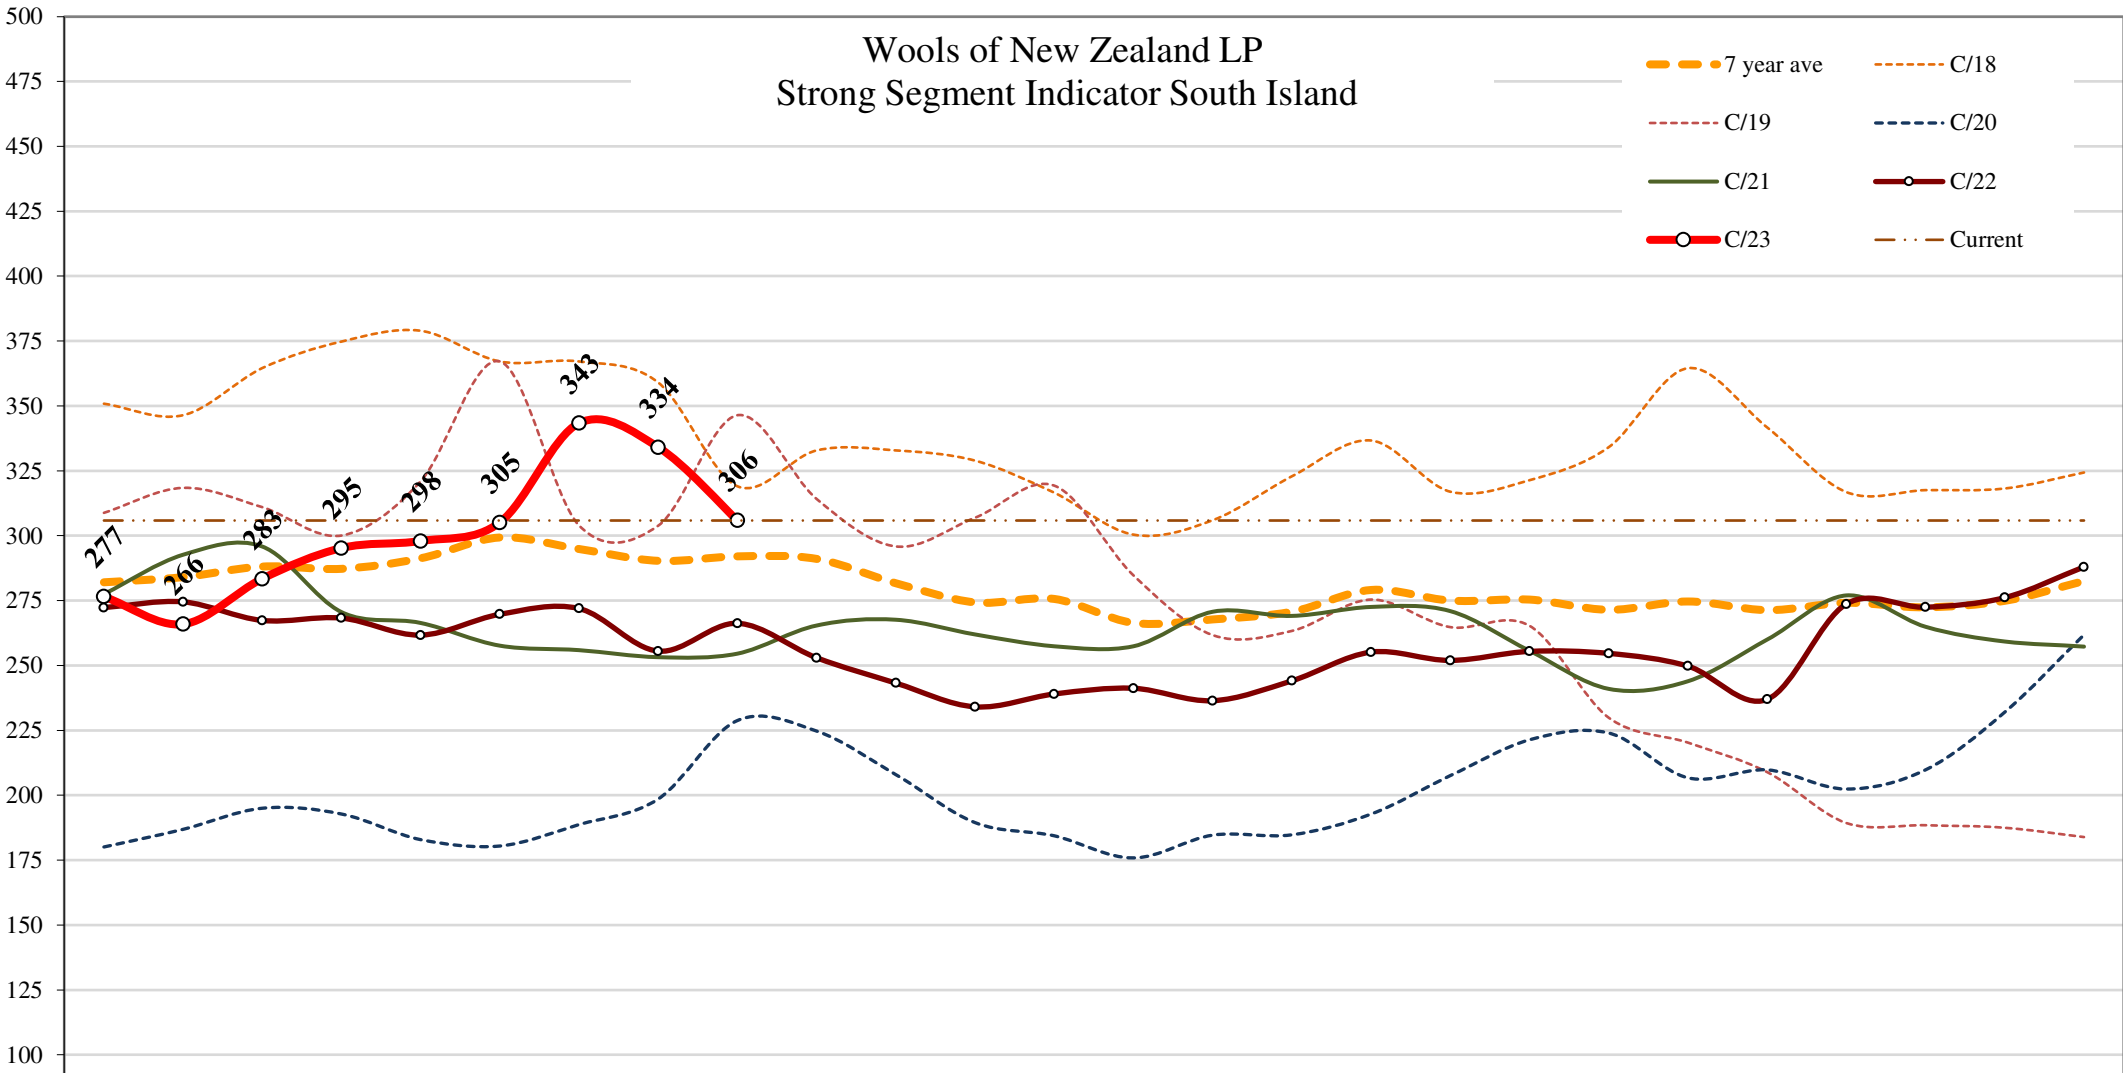

Wools of New Zealand LP Strong Segment Indicator South Island

- 7 year ave
- - - C/19
- C/21
- C/23
- - - C/18
- - - C/20
- · - Current
- C/22

NZ via Foreign Currency