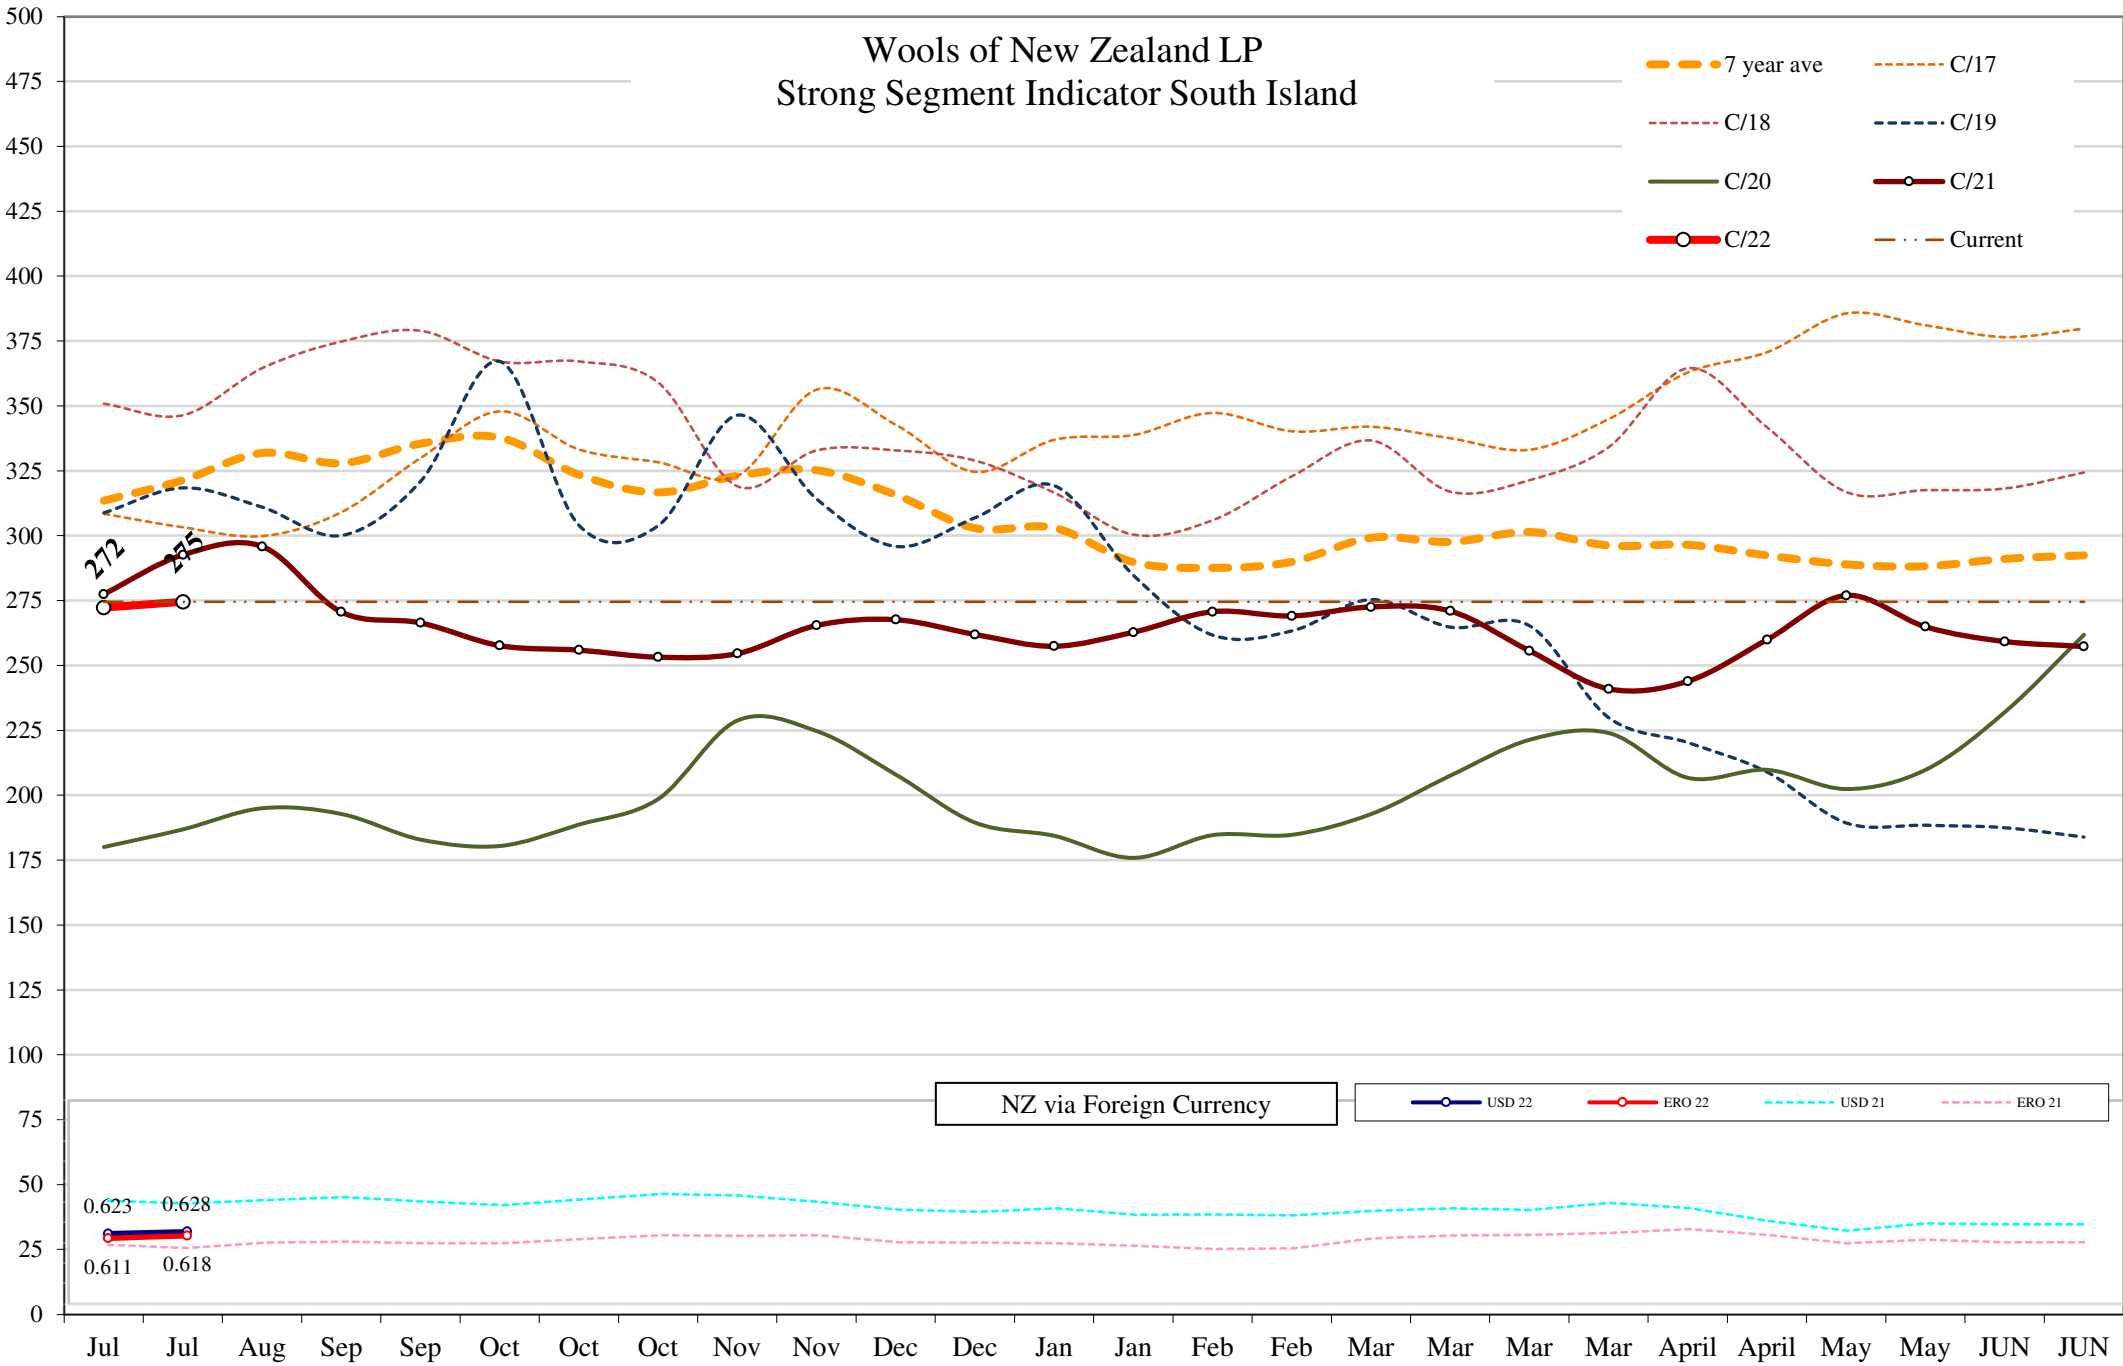

Wools of New Zealand LP Strong Segment Indicator South Island

- 7 year ave
- - - C/18
- C/20
- C/22
- - - C/17
- - - C/19
- C/21
- · - Current

NZ via Foreign Currency

- USD 22
- ERO 22
- - - USD 21
- - - ERO 21