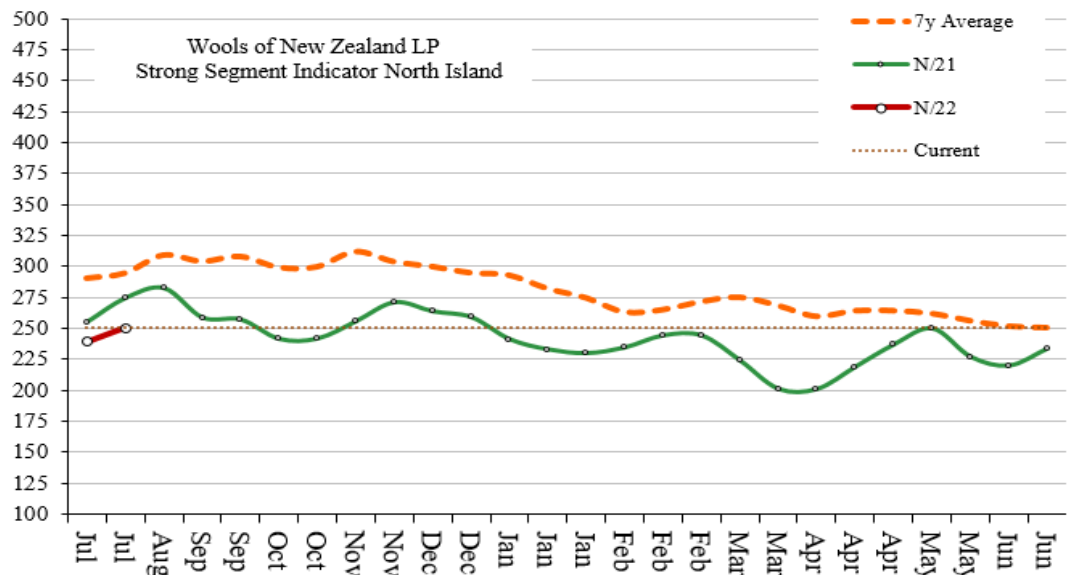

Next Sale

C05
Thursday, 4th August 2022
Approx.
5,810 bales

MICRON	COLOUR	CLEAN PRICE	+/-	MICRON	COLOUR	CLEAN PRICE	+/-	MICRON	CLEAN PRICE	+/-	
FLEECE WOOL				SHORT SHEAR				XBD LAMBS			
19mic		NA		38mic	Good	260	10	27mic	NA		
22mic		NA			Poor	200	25	28mic	NA		
24mic		NA		35mic	Good	260	10	29mic	NA		
28mic		NA			Poor	200	25	30mic	NA		
32mic	Good	NA		LONG SHEAR				XBD HGTS			
	Poor	NA		38mic	Good	290	18	32.2mic	NA		
33mic	Good	NA			Poor	245	12	33.7mic	NA		
	Poor	NA		35mic	Good	290	18	35.2mic	NA		
35mic	Good	NA			Poor	245	12	36.7mic	NA		
	Poor	257	12								
37mic	Average	290	8								
	Poor	257	12								
39mic	Average	290	8								
	Poor	257	12