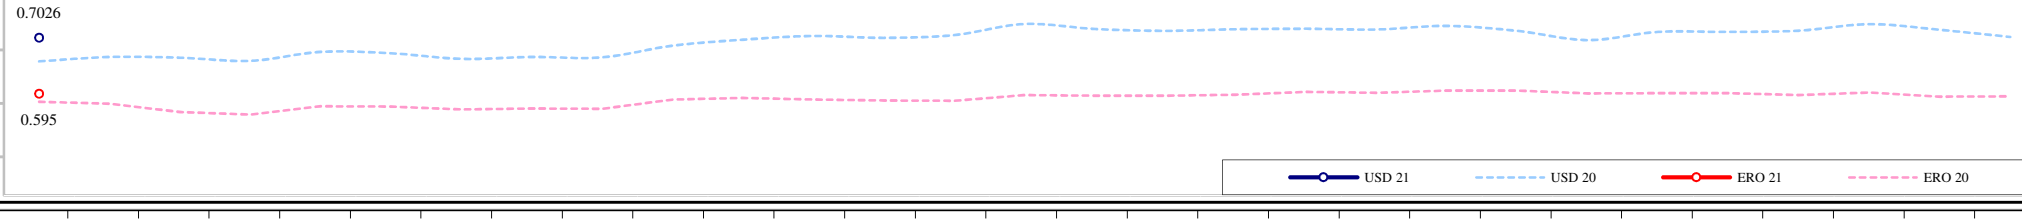

Cents
Clean

600
575
550
525
500
475
450
425
400
375
350
325
300
275
250
225
200
175
150
125
100
75
50
25
0

CPW Strong Segment Indicator North Island

1. 7y Average
   - N/16
   - N/17
   - N/18
   - N/19
   - N/20
   - N/21
   - Current
2. 8 July 2021

NZ via Foreign Currency

N02