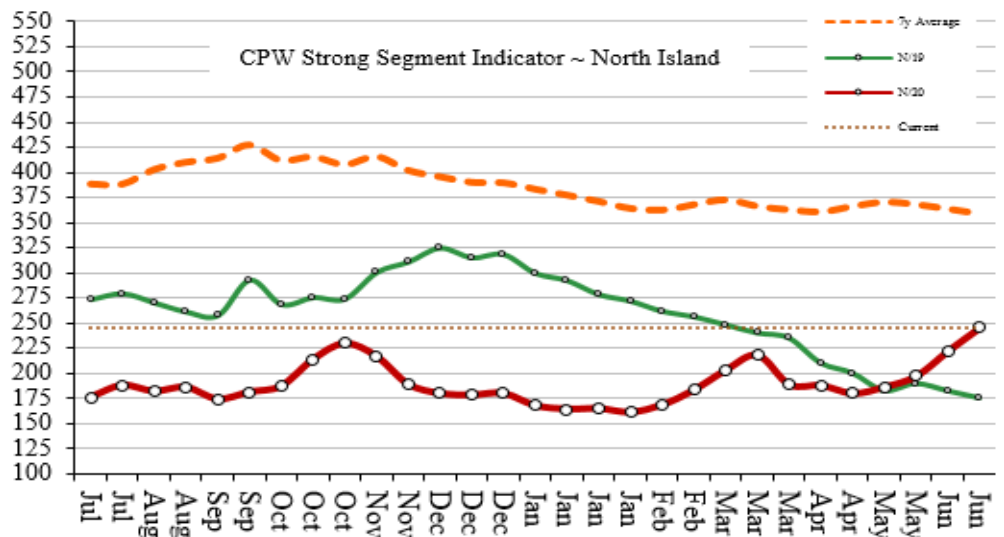

XBD Fleece ~ 10 to 12% dearer.

XBD 2nd shear Good and average colour ~ 8 to 10% dearer.

Ave/poor and poor colour ~ 15 to 20% dearer.

XBD Hgt 2nd shear ~ 10% dearer.

XBD 1st Lambs ~ Nominally to 10% dearer.

2nd Lambs ~ Nominally to 10% dearer.

XBD Oddments Good and average colour ~ 20% dearer.

Ave/poor to poor colour ~ 10% dearer.

### Passings

Sale approximately 1.0%

CPW 0.5%

### Next Sale

**C53**

Thursday 30 June 2021

Approx. 10,144 bales

MICRON	COLOUR	CLEAN PRICE	+/-	MICRON	COLOUR	CLEAN PRICE	+/-	MICRON	CLEAN PRICE	+/-	
<b>FLEECE WOOL</b>				<b>SHORT SHEAR</b>				<b>XBD LAMBS</b>			
19mic		NA		38mic	Good	268	21	27mic	NA		
22mic		NA			Poor	223	45	28mic	NA		
24mic		NA		35mic	Good	268	21	29mic	NA		
28mic		NA			Poor	223	45	30mic	258	23	
32mic	Good	NA		<b>LONG SHEAR</b>				31mic	258	23	
	Poor	NA		<b>XBD HGTS</b>				32.2mic	NA		
33mic	Good	NA		38mic	Good	275	21	33.7mic	NA		
	Poor	NA			Poor	228	31	35.2mic	NA		
35mic	Good	NA		35mic	Good	275	21	36.7mic	NA		
	Poor	230	25		Poor	228	31				
37mic	Average	273	24								
	Poor	230	25								
39mic	Average	273	24								
	Poor	230	25								