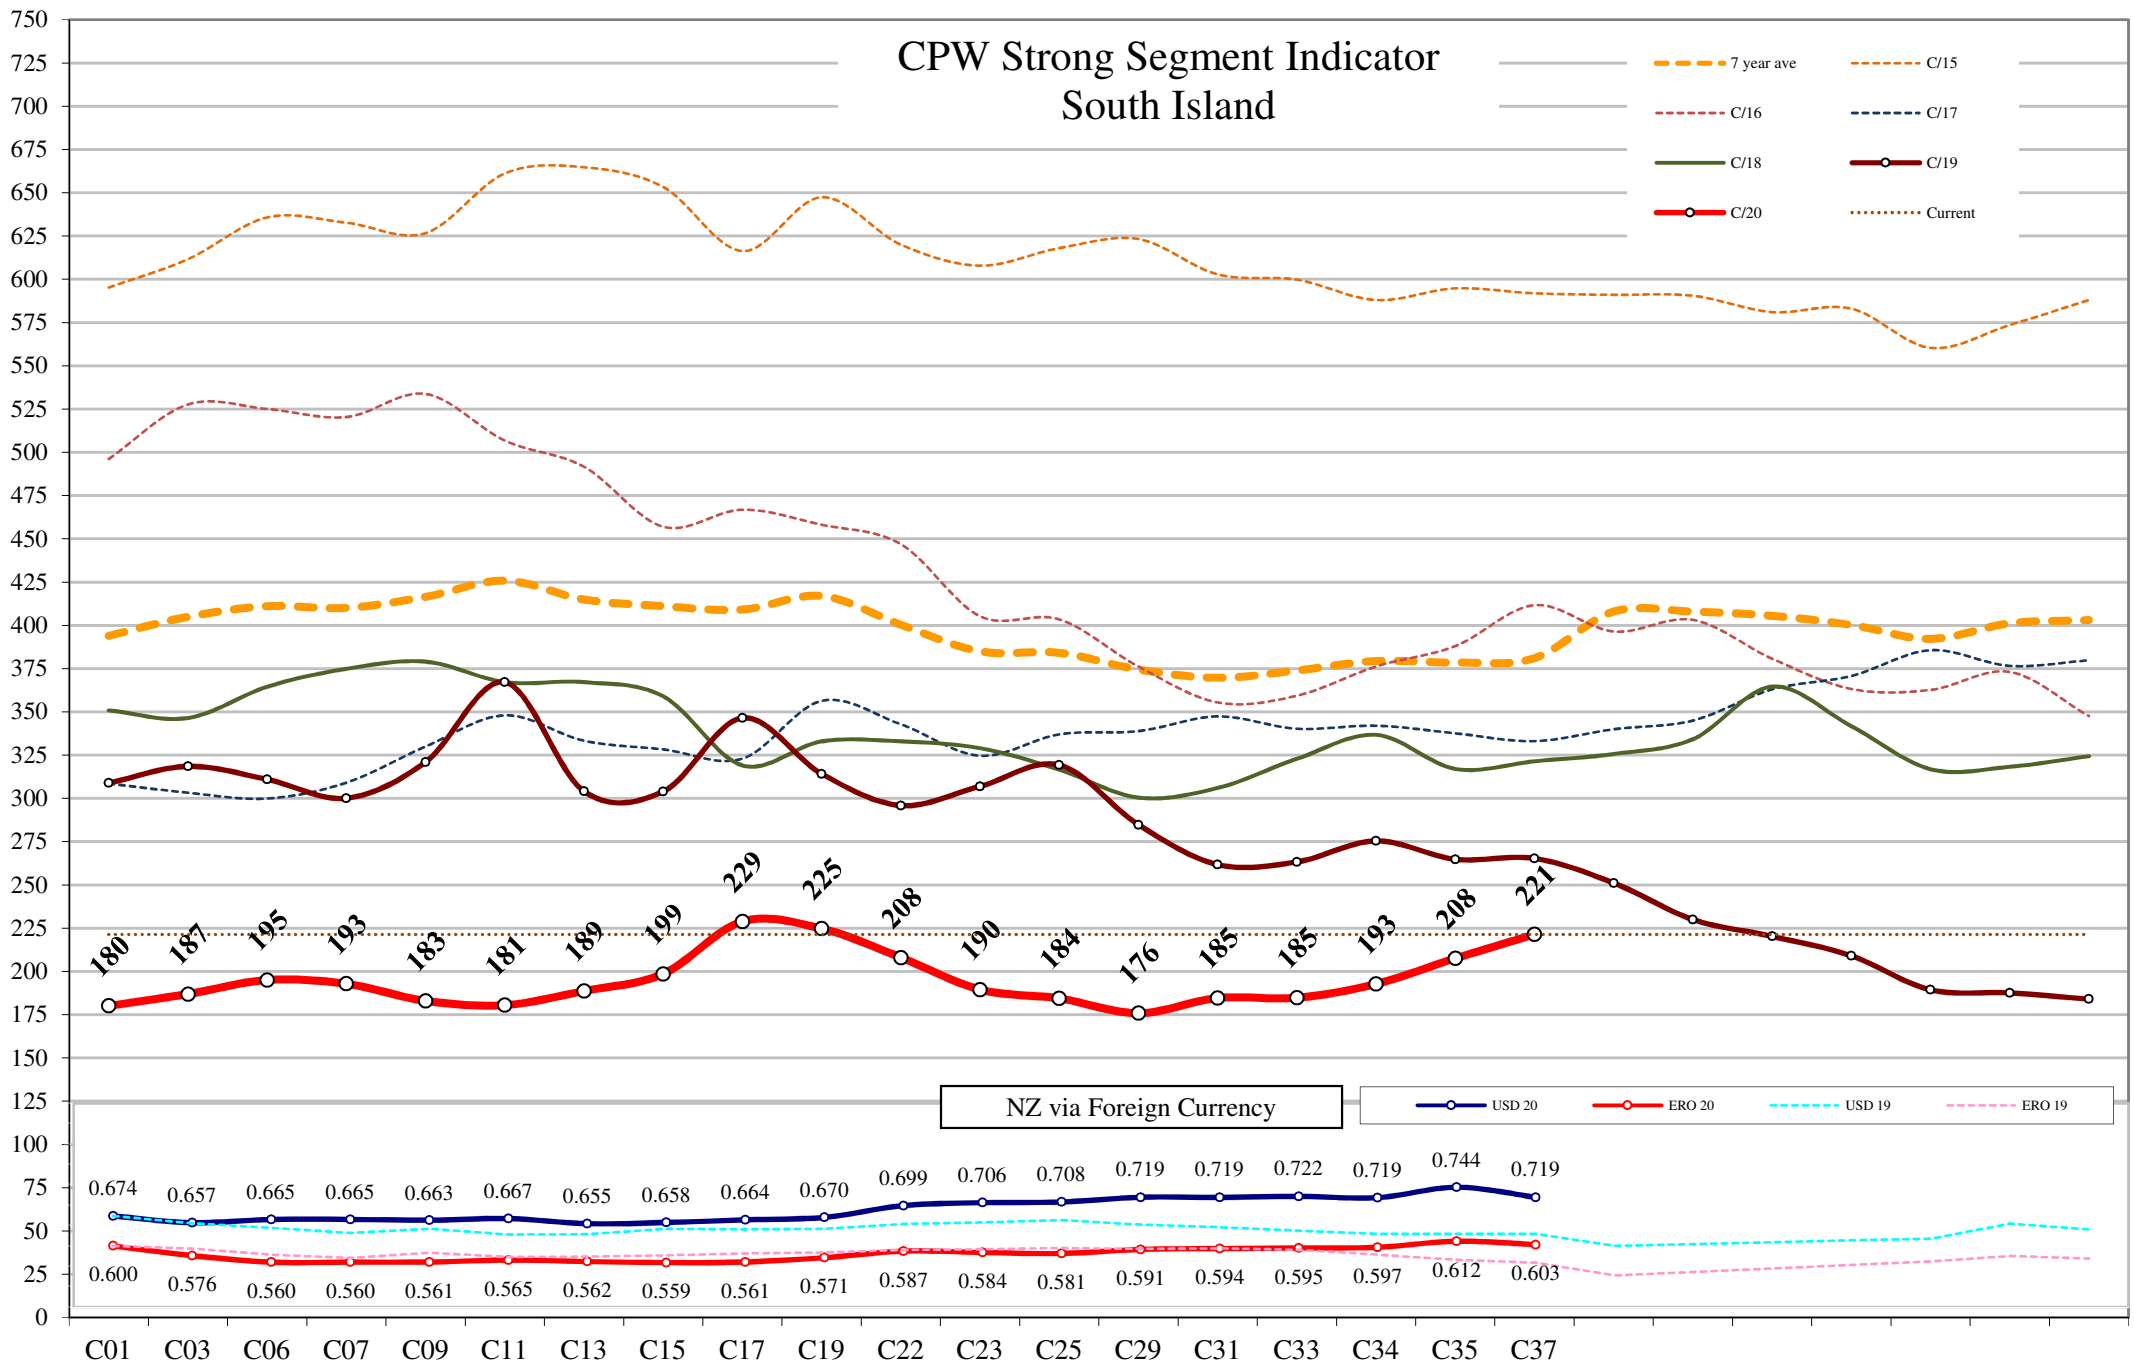

# CPW Strong Segment Indicator South Island

- - - 7 year ave
- - - C/16
- C/18
- C/20
- - -○- - - C/15
- - -○- - - C/17
- C/19
- ⋯ Current

## NZ via Foreign Currency

- USD 20
- ERO 20
- - -○- - - USD 19
- - -○- - - ERO 19