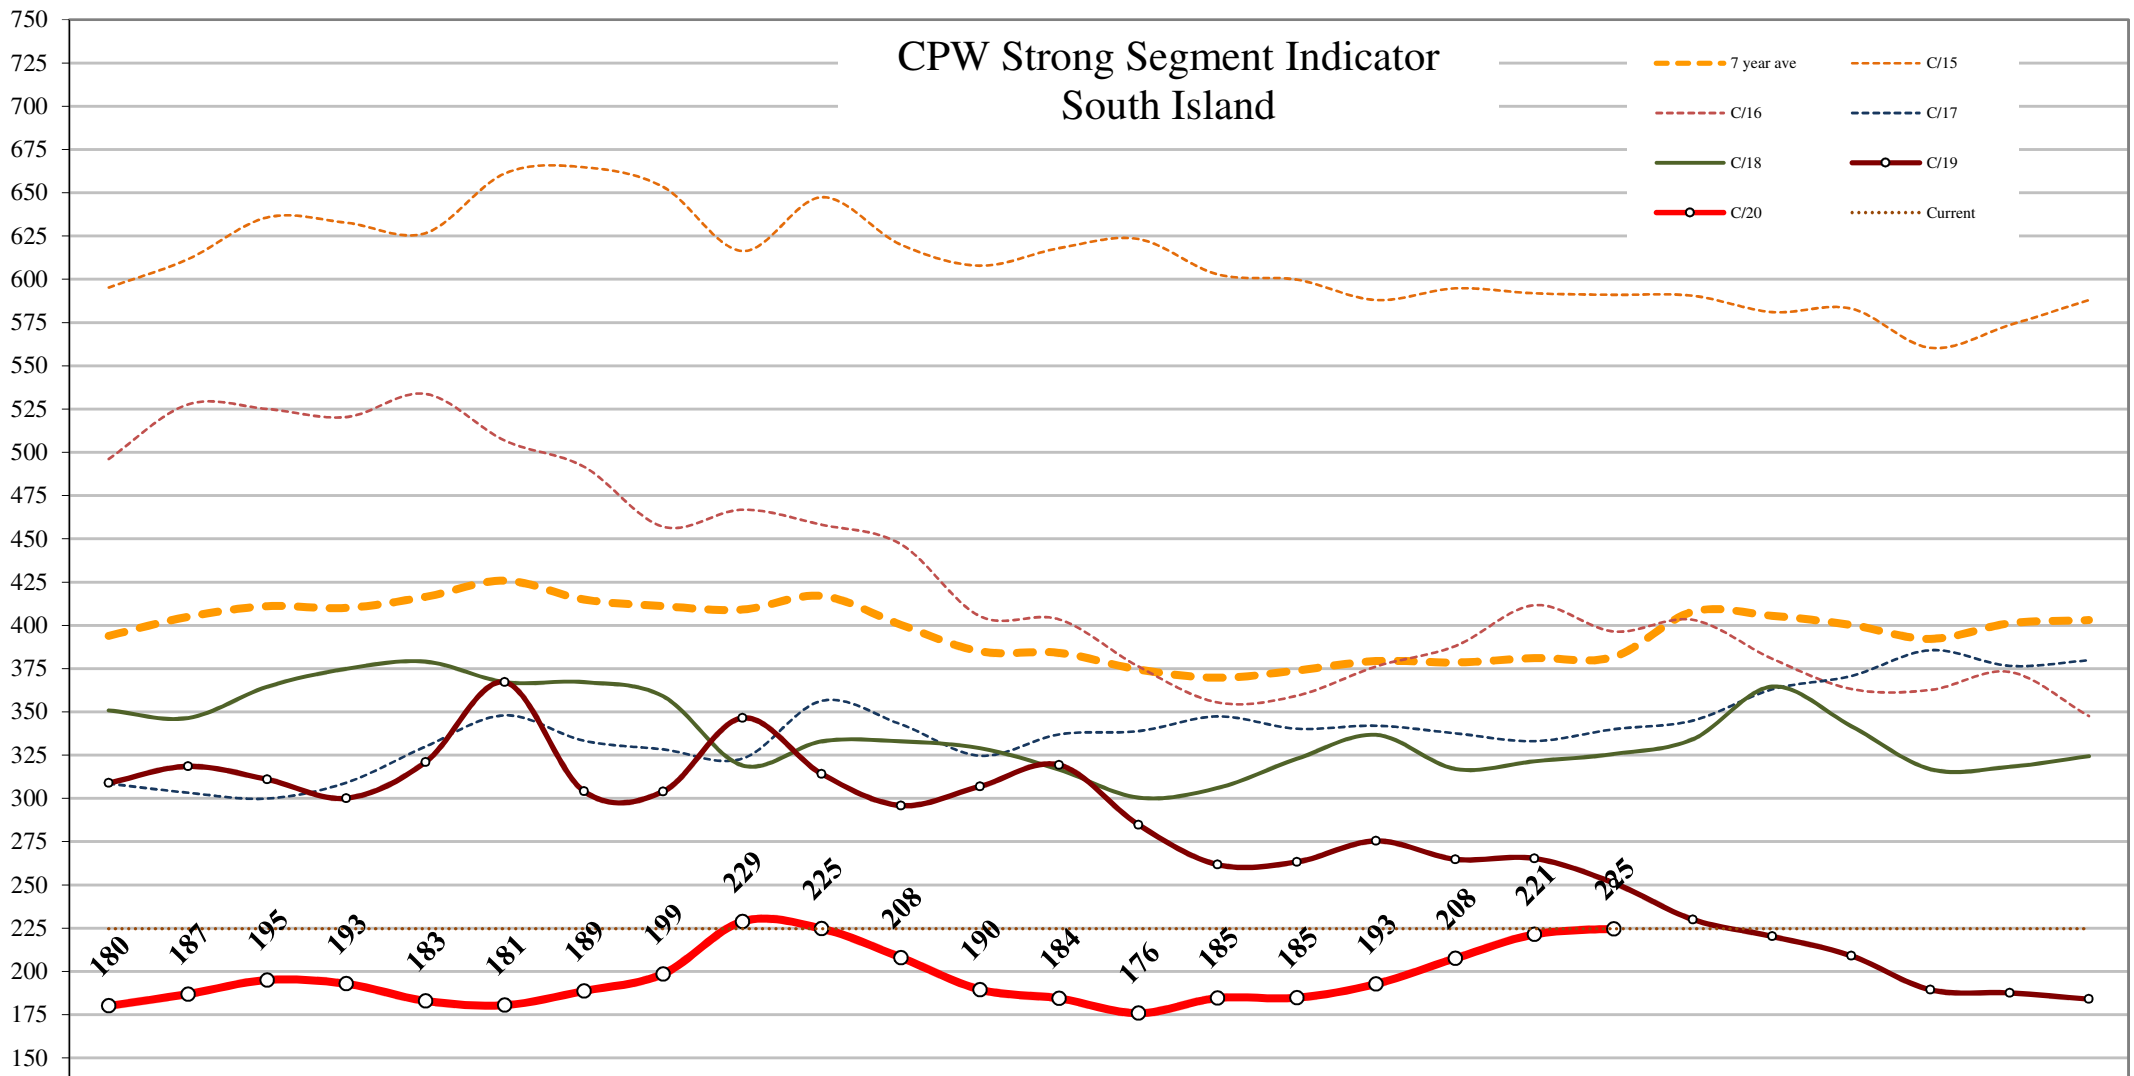

CPW Strong Segment Indicator South Island

- 7 year ave
- C/15
- C/16
- C/17
- C/18
- C/19
- C/20
- Current

NZ via Foreign Currency

- USD 20
- ERO 20
- USD 19
- ERO 19