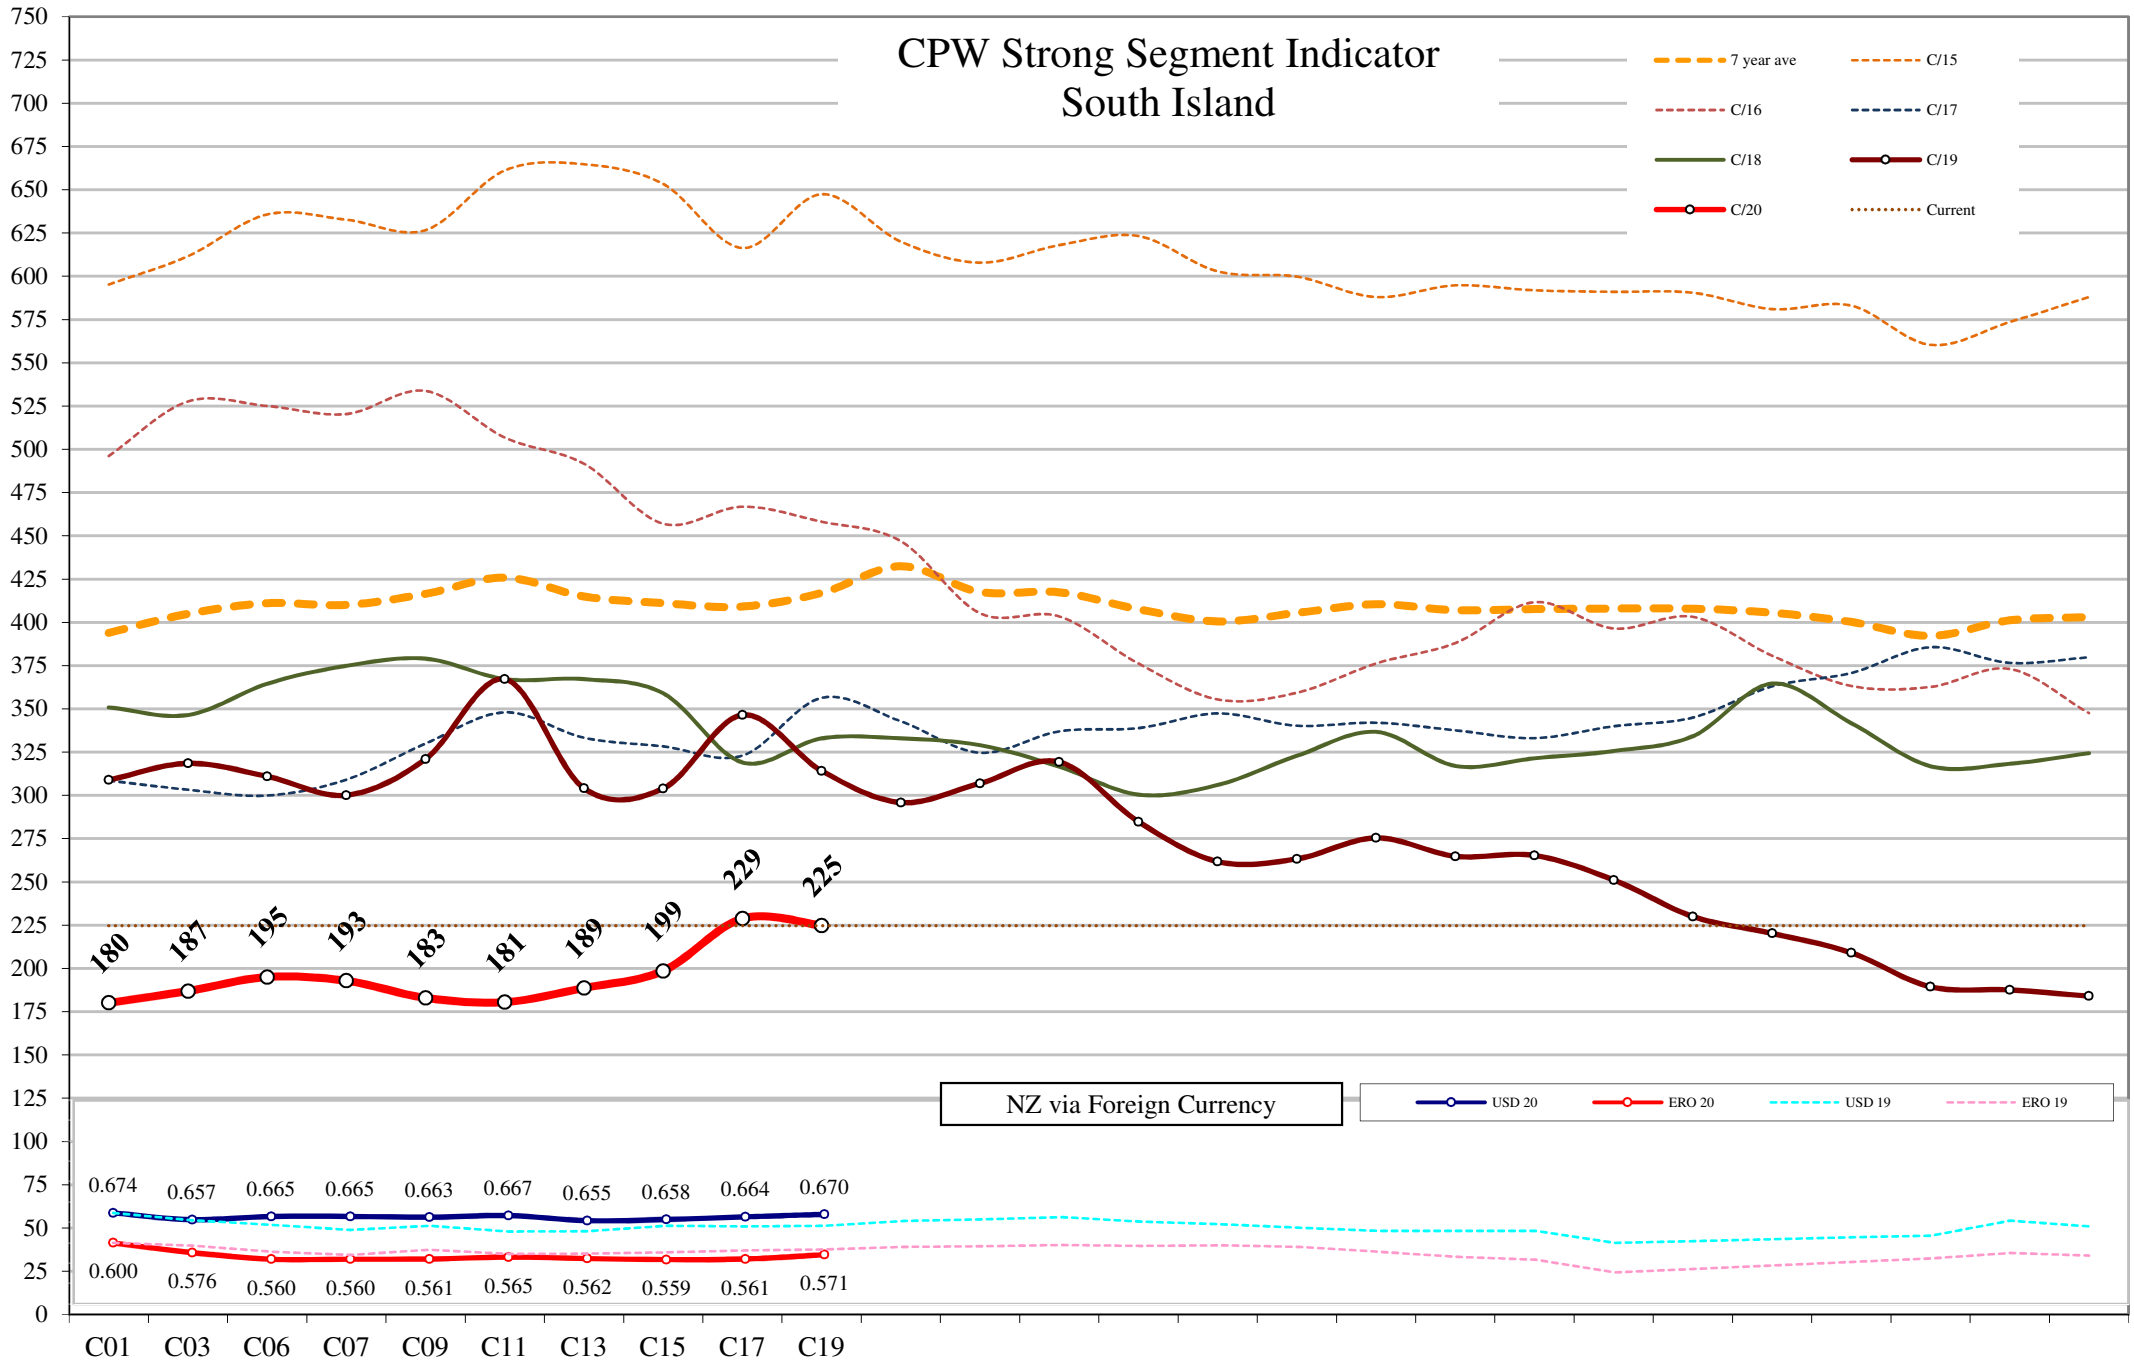

CPW Strong Segment Indicator South Island

- 7 year ave
- C/15
- C/16
- C/17
- C/18
- C/19
- C/20
- Current

NZ via Foreign Currency

- USD 20
- ERO 20
- USD 19
- ERO 19