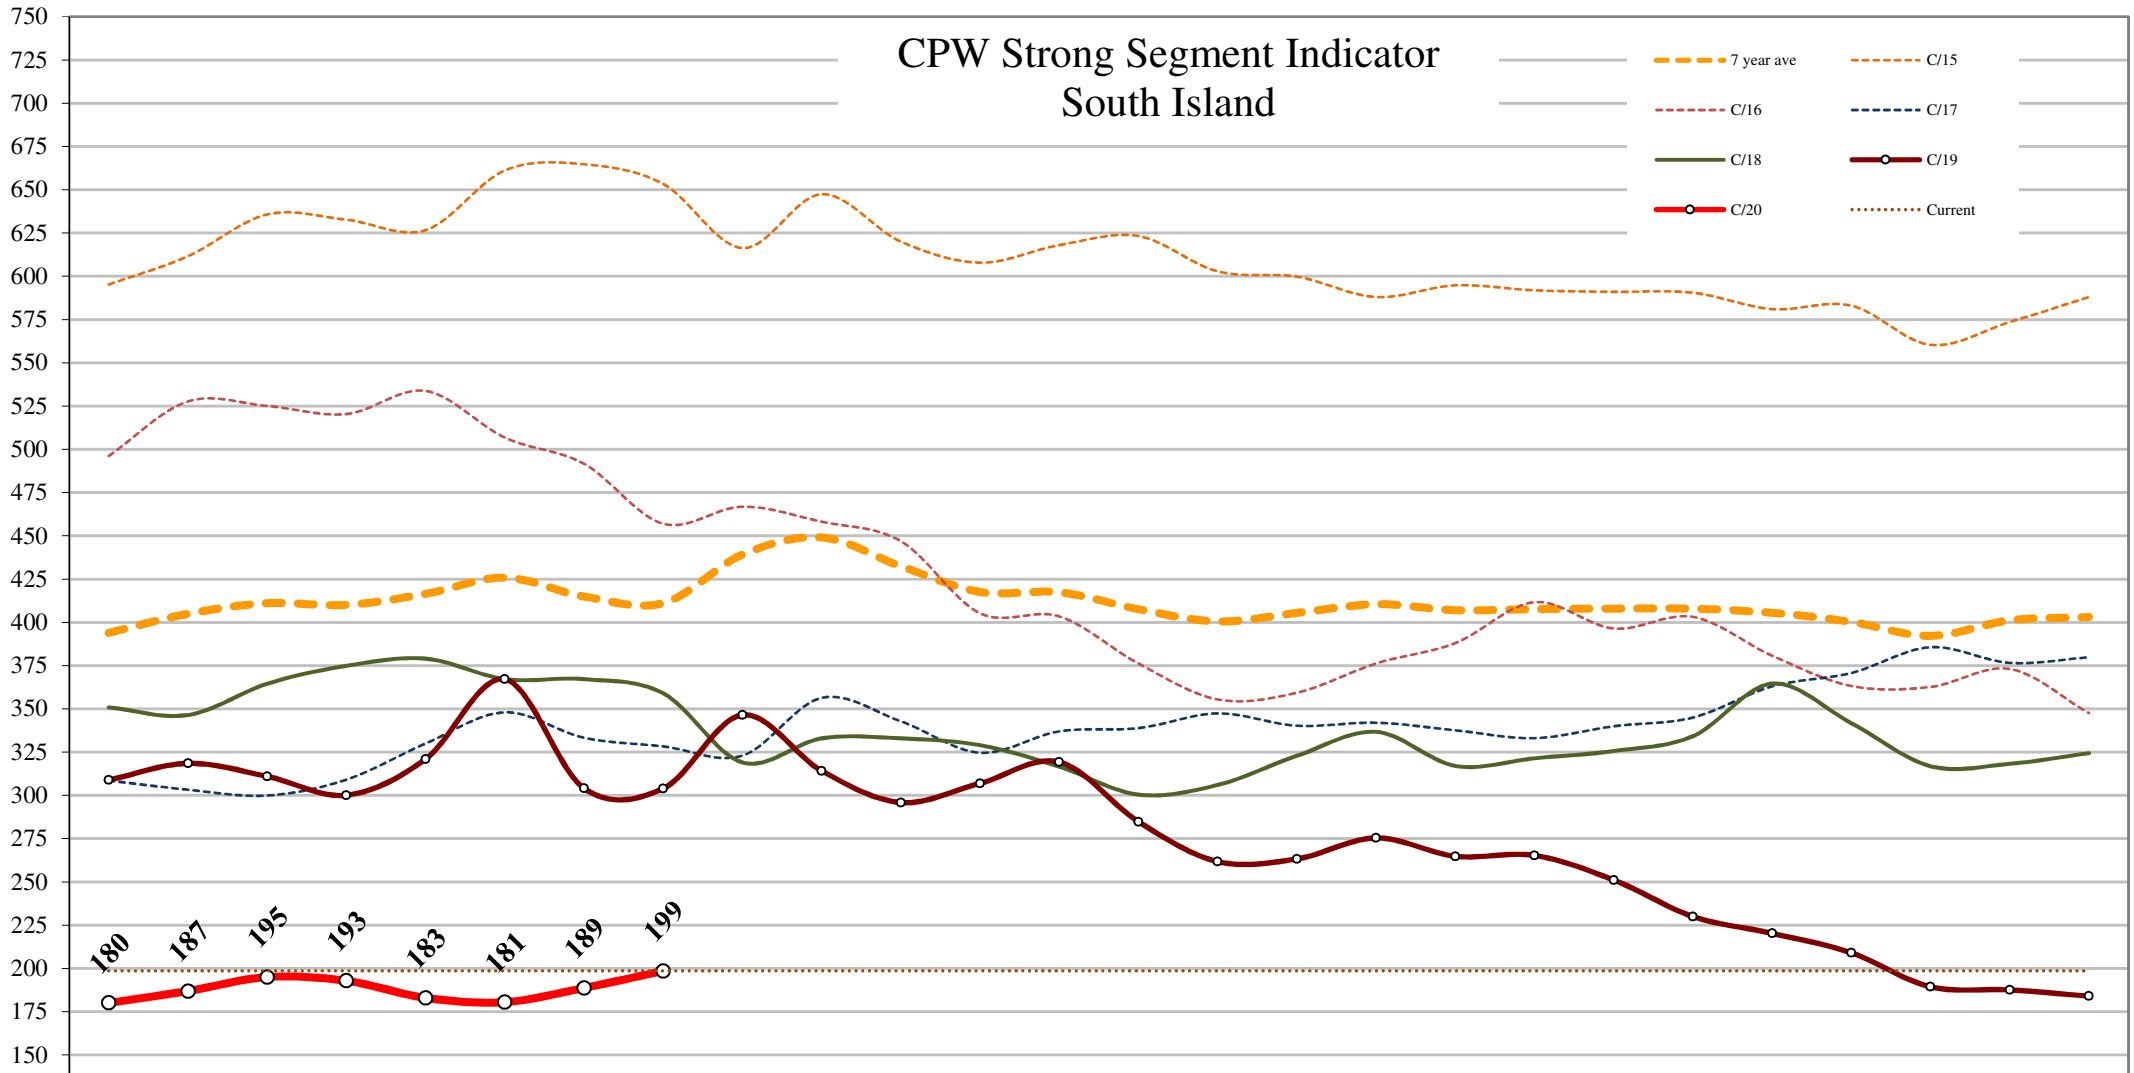

# CPW Strong Segment Indicator South Island

- 7 year ave
- C/15
- C/16
- C/17
- C/18
- C/19
- C/20
- Current

## NZ via Foreign Currency

- USD 20
- ERO 20
- USD 19
- ERO 19